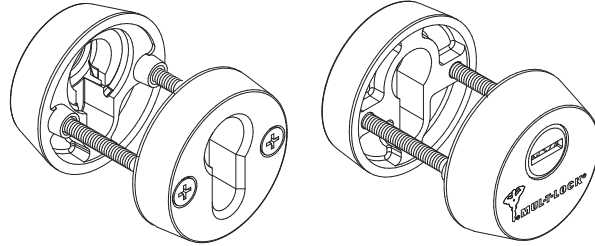

# Euro Profile Cylinder Security Escutcheons

Introducing the new range of Mul-T-Lock High Security bolt-through Escutcheons, designed to enhance the level of security provided by Euro profile cylinders.

Developed for wooden or steel doors, but also suitable for most Euro profile lock case applications. Available in 3 attractive high quality all-weather finishes.

## Special features

- Fits most Euro lock cases with bolt-through fixing (38mm)
- 3 attractive finishes: chrome plated, electro brass, nickel satin
- Fits a variety of door widths
- Hardened steel anti-drill rotating disk
- Anti-pull protection
- Anti-twist feature
- Large diameter footprint - 54mm
- M5 bolt-through
- Easy fit
- Attractive design