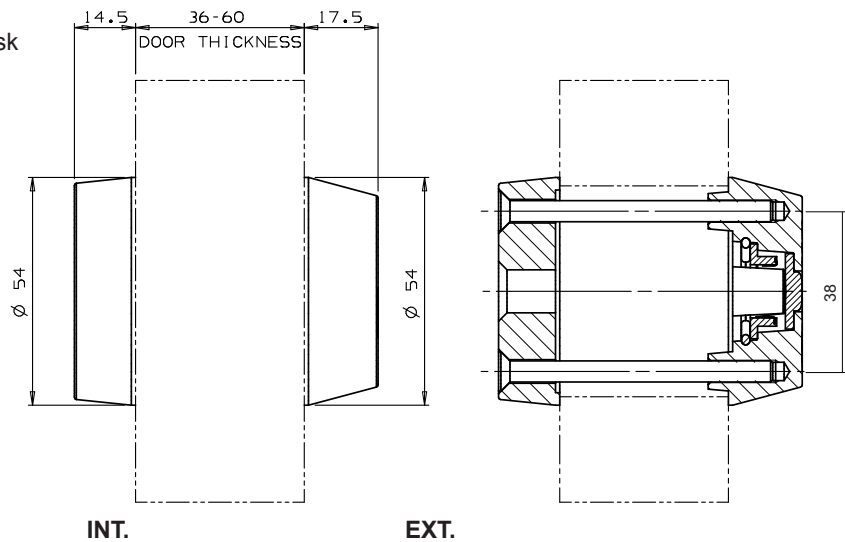

## Special features

- Fits most Euro lock cases with bolt-through fixing (38mm)
- 3 attractive finishes: chrome plated, electro brass, nickel satin
- Fits a variety of door widths
- Hardened steel anti-drill rotating disk
- Anti-pull protection
- Anti-twist feature
- Large diameter footprint - 54mm
- M5 bolt-through
- Easy fit
- Attractive design