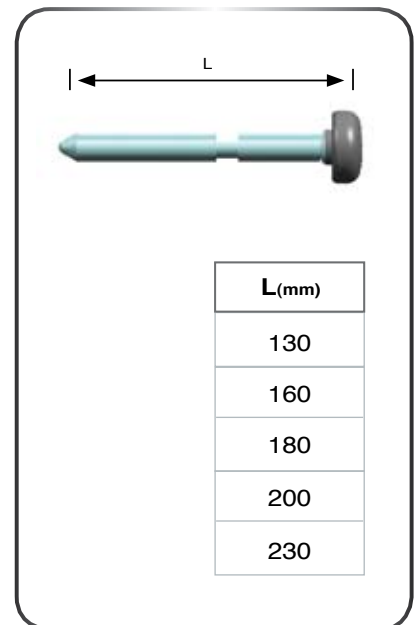

Powerful Vehicle Locking Solutions

MVP 53

Description

A heavy-duty concealed gear lock, with a reinforced locking bolt and a robust external shell that makes it almost inaccessible.

Features

- High Security Mul-T-Lock cylinder
- May be customized to fit many different types of vehicles
- Fits both automatic and manual transmissions
- Reinforced bolt made of hardened steel alloy
- Powerful attack resistance
- External shell for heavy-duty applications
- Bolt holder for storing bolt when driving
- Designed to blend with vehicle interior

Options

- Different bolt lengths
- Finishes: gray, black, yellow

www.mul-t-lock.com